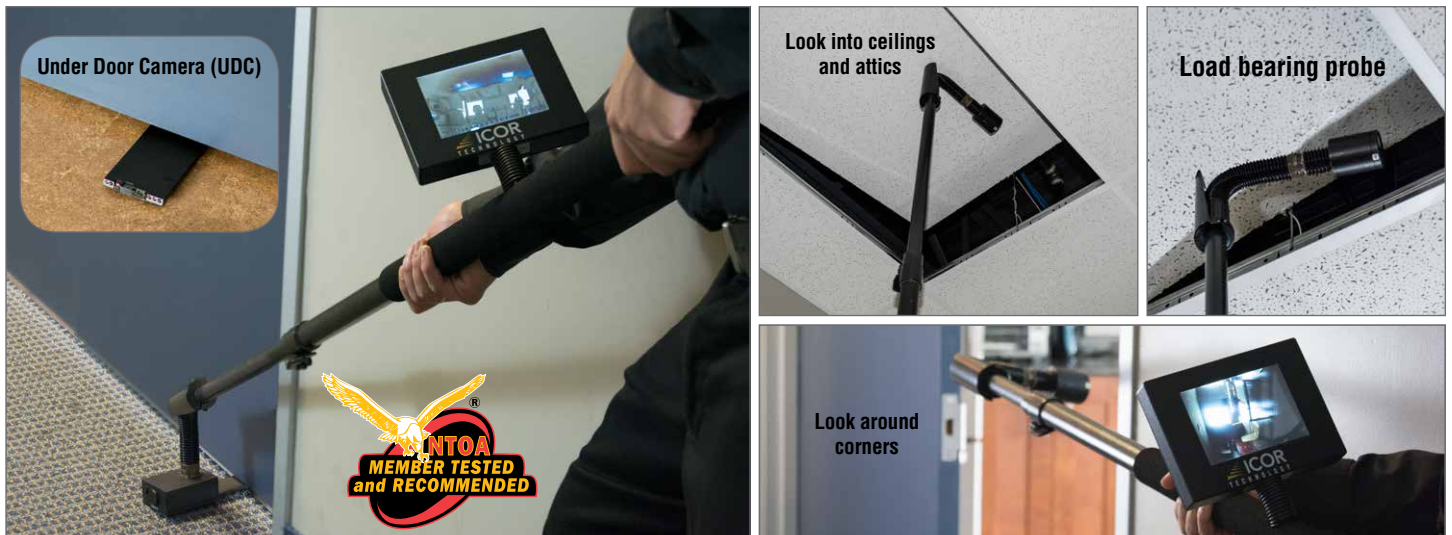

# TACTICAL SEARCH POLE CAMERA (TSPC)

The Tactical Search Pole Camera (TSPC) is ideal for covert Search and Surveillance missions. The interchangeable camera heads make it easy to switch between the standard IR camera and the optional Under Door Camera (UDC).

## Tactical Search Pole Camera

The TSPC now comes standard with Quick Disconnect (allows for interchangeability between the standard camera and the optional Under Door Camera (UDC)) and Audio Out Connector (\*Note: Requires UDC with Audio Out option for audio functionality).

### TSPC Standard Specifications

Quick Disconnect head for UDC compatibility
Extendable load bearing pole 51"-77" (130 cm - 195 cm)
Submersible camera head
Color Camera Head with Auto-switching IR Illumination
Flex neck allowing 360° camera adjustment
Load-Bearing probe
7" (18 cm) LCD with Articulating Display Securely Attached to the Pole
Brightness control
Video-out Port
Audio-out Port (*Note: Requires UDC with Audio Out option)
Internal NiMH Battery 1,000MAh with Intelligent Battery Charger
Weight: Approx. 6 lbs (2.7 kg)
High-end LEMO™ Connectors

## Under Door Camera (UDC)

The Optional UDC now comes standard with a tiny Charge Coupled Device (CCD) camera with IR illumination. The image sensor provides high resolution black and white images that are viewed on the 7" (18 cm) LCD monitor. The UDC is easily interchangeable with the standard surveillance camera that is provided with every TSPC.