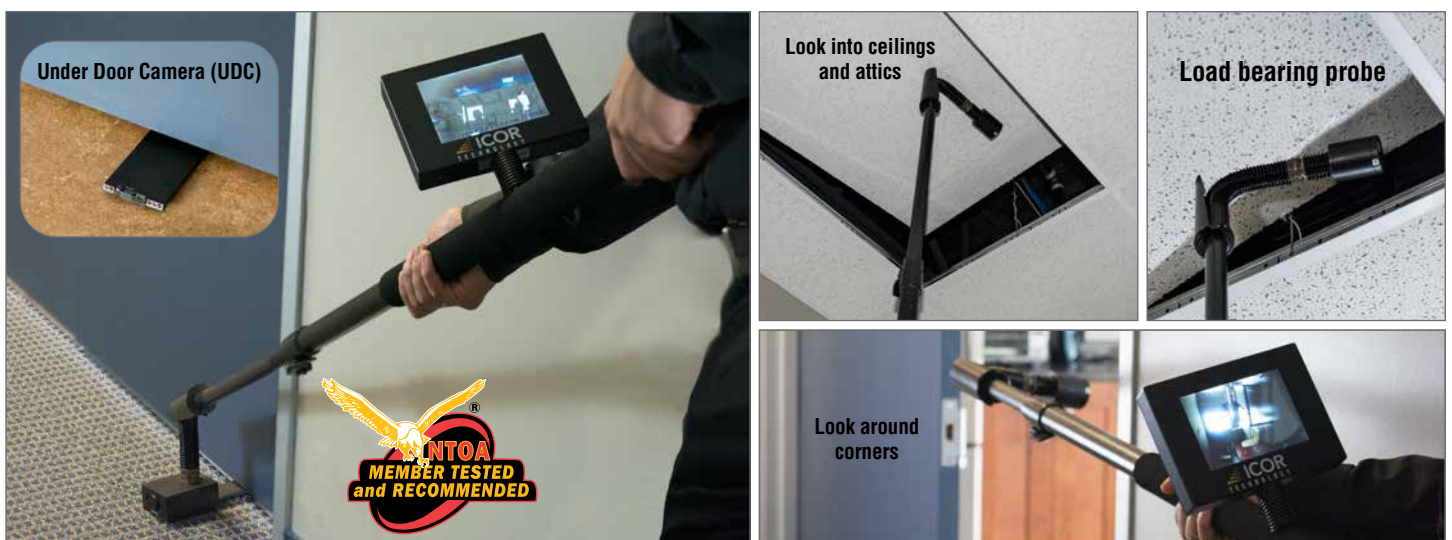

TACTICAL SEARCH POLE CAMERA (TSPC)

The Tactical Search Pole Camera (TSPC) is ideal for covert Search and Surveillance missions. The interchangeable camera heads make it easy to switch between the standard IR camera and the optional Under Door Camera (UDC).

Tactical Search Pole Camera

The TSPC now comes standard with Quick Disconnect (allows for interchangeability between the standard camera and the optional Under Door Camera (UDC)) and Audio Out Connector (*Note: Requires UDC with Audio Out option for audio functionality).

TSPC Standard Specifications

Quick Disconnect head for UDC compatibility
Extendable load bearing pole 51"-77" (130 cm - 195 cm)
Submersible camera head
Color Camera Head with Auto-switching IR Illumination
Flex neck allowing 360° camera adjustment
Load-Bearing probe
7" (18 cm) LCD with Articulating Display Securely Attached to the Pole
Brightness control
Video-out Port
Audio-out Port (*Note: Requires UDC with Audio Out option)
Internal NiMH Battery 1,000MAh with Intelligent Battery Charger
Weight: Approx. 6 lbs (2.7 kg)
High-end LEMO™ Connectors

UDC Optional Accessories

- UDC Dual Camera
- UDC Audio-Out

UDC Standard Specifications

Resolution	400 TV Lines
Pixel Count	250,000 pixels
Sensitivity	0.005 Lux
IR Illumination	940nm IR LED's offer a clear image in complete darkness.
Video Signal	RS-170
Direction of View	15° Forward
Field of View	70° Fore-Oblique
Depth of View	250mm (9.8 in) to infinity
Insertion Tongue	<ul style="list-style-type: none"> • Length: 135mm (5.3 in) • Height: 6mm (0.23 in) • Width: 35mm (1.38 in)
Hub	<ul style="list-style-type: none"> • Length: 95mm (3.74in) • Height: 40mm (1.57 in) • Width: 73mm (2.87 in)