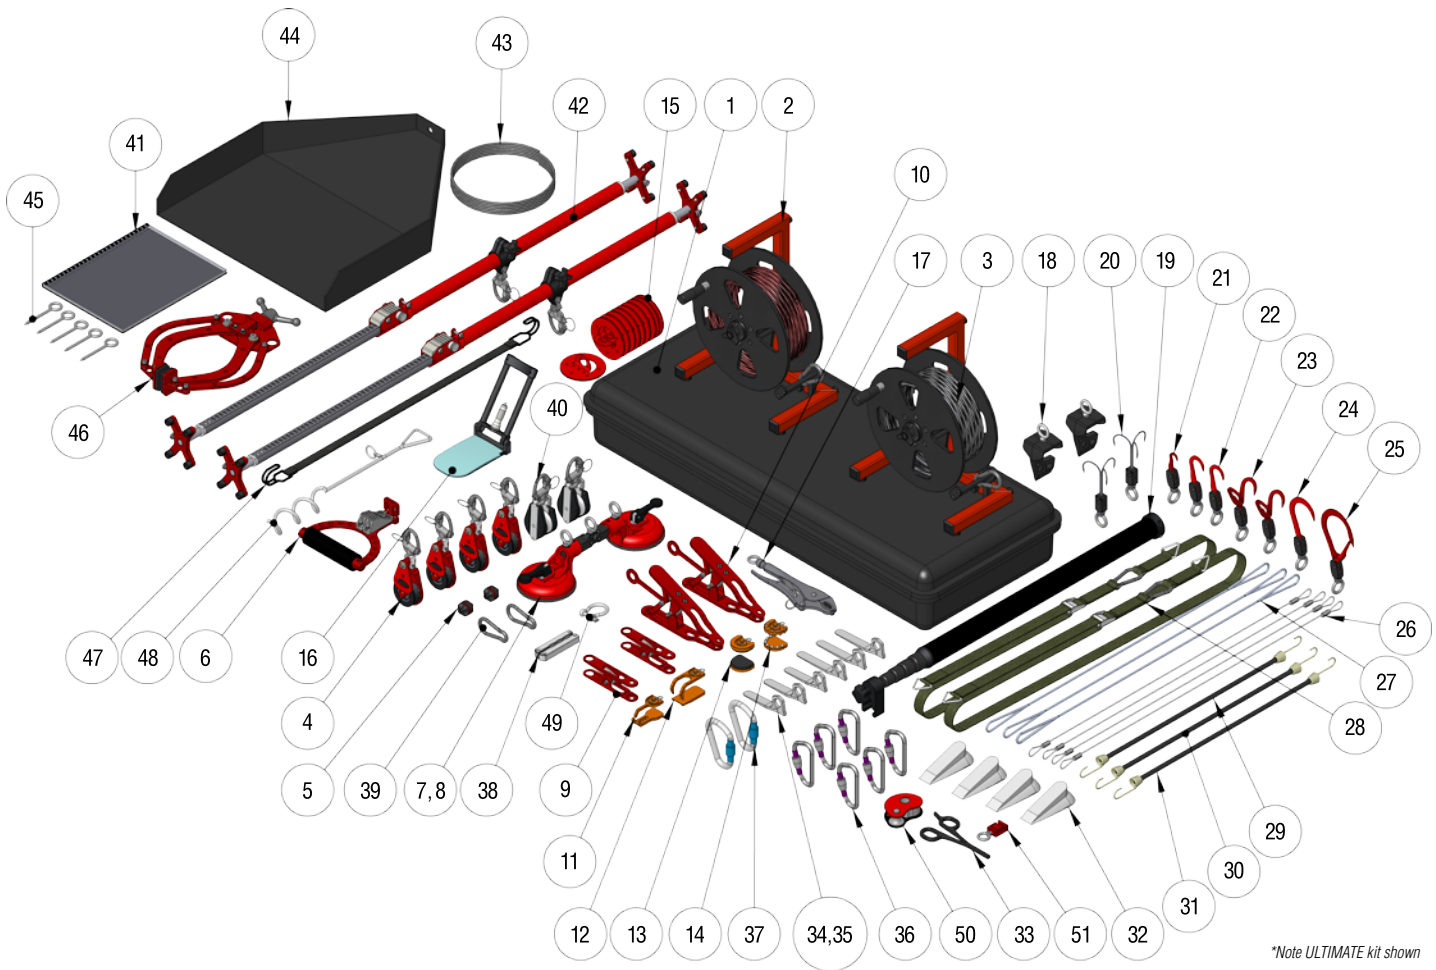

HOOK AND LINE - COMPONENTS

*Note ULTIMATE kit shown

ITEMS	ESSENTIAL		ULTIMATE		ITEMS	ESSENTIAL		ULTIMATE	
	QTY		QTY			QTY		QTY	
1 Pelican™ Storage Case <i>*Optional Backpack Storage available for Essential only</i>	1		1	1	18 Wedge-It™ Door Stop with Eyebolt	1		2	3
2 Basic Reel w/ 400' (120 m) Main Line (Red)	1		1	1	19 10' (3 m) Telescopic Pole with Hook Setter	1		1	6
3 Basic Reel w/ 400' (120 m) Main Line (Black)	-		1	1	20 Large Triple Hook	2		2	2
4 Swivel Release Pulley	2		4	4	21 1/2" (12.7 mm) Hook	1		1	1
5 Splitter Ball	2		2	2	22 1" (25.4 mm) Hook	2		2	2
6 Rope Pull Handle	1		1	1	23 1" (25.4 mm) Double Hook	2		2	2
7 Single Suction Cup	2		2	2	24 2" (50.8 mm) Hook	1		1	1
8 Suction Cup Bridge (Swivel)	1		1	1	25 2" (50.8 mm) Locking Hook	1		1	2
9 Small Spring Clamp	1		2	2	26 Wire Sling 1/8" x 6.5' (3 mm x 2 m)	2		4	1
10 Large Spring Clamp	1		2	2	27 Rope Sling w/ Eyes	2		3	1
11 Clamp Tip Set, Needle Nose	1		1	1	28 Barrel Strap	1		2	5
12 Clamp Tip Set, Wide Finger	1		1	1	29 24" (62 cm) Bungee Cord	1		1	1
13 Clamp Tip Set, Flat Rubber-Padded	1		1	1	30 32" (81 cm) Bungee Cord	1		1	1
14 Clamp Tip Set, Spike Grip	1		1	1	31 48" (122 cm) Bungee Cord	1		1	1
15 Adhesive Wall Anchors	10		10	10	32 Rubber Door Stops	2		4	1
16 Pocket Search Mirror	1		1	1	33 Forceps	1		1	1
17 Vice Grip w/ Eyebolt	1		1	1	34 2 3/4" (70 mm) Piton	2		3	1
					35 3 1/2" (90 mm) Piton				
					36 Carabiner, Medium Screw Gate				6
					37 Carabiner, Large Screw Gate				2
					38 Leatherman® Multi-tool				1
					39 Fireman Snap				2
					40 Standard Snatch Block				2
					41 Hook and Line Manual				1
					42 Doorway Anchor Pole				-
					43 33' (10 m) Auxiliary Line (No Eyes)				-
					44 EOD Sledge				-
					45 4" (102 mm) Screw Eye				-
					46 Heavy Duty Clamp Anchor				-
					47 30" (762 mm) Flat Bungee Strap				-
					48 Spiral Ground Anchor				-
					49 5/16" (8 mm) D-Shackle				-
					50 Snatch Block, One Way				-
					51 Line Lock				-
					Total # of Components				66
									97